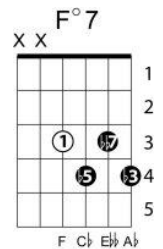

The Beatles - 'til there was you

Meredith Meadows

key: F

Intro: F Fb2 Gm C7

Verse 1

There were bells on a hill
F Faddb9

But I never heard them ringing
Gm Bbm

No I never heard them at all
F Am G#m Gm

C F Gm C

'til there was you

There were birds in the sky
F Faddb9

But I never saw them winging
Gm Bbm

No I never saw them at all
F Am G#m Gm

C F Gm C7

'til there was you

bridge

Then there was music and wonderful roses
Bb Bbm F
D Gm Gm+Gb(note) Gm+F(note) C7 C+
They tell me in sweet fragrant meadows of dawn and you

verse 2

There was love all around
F F+F#(note)

But I never heard it singing
Gm Bbm

No I never heard it at all
F Am G#m Gm

C F

'til there was you

solo

bridge

repeat verse 2

C7 F F°7 F Fmaj7
Tiiiiiii1l there was youuuuuuuuuuuuuuu