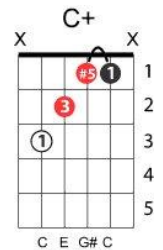

The Beatles - 'til there was you

Meredith Meadows

key: F

Intro: F Fb2 Gm C7

Verse 1

There were bells on a hill
F Faddb9

But I never heard them ringing
Gm Bbm

No I never heard them at all
F Am G#m Gm

C F Gm C

'til there was you

There were birds in the sky
F Faddb9

But I never saw them winging
Gm Bbm

No I never saw them at all
F Am G#m Gm

C F Gm C7

'til there was you

bridge

Then there was music and wonderful roses
Bb Bbm F
D Gm Gm+Gb(note) Gm+F(note) C7 C+
They tell me in sweet fragrant meadows of dawn and you

verse 2

There was love all around
F F+F#(note)

But I never heard it singing
Gm Bbm