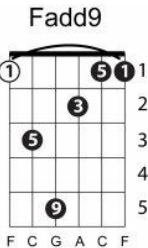

The Beatles - 'til there was you

Meredith Meadows

key: F

Intro: F Fb2 Gm C7

Verse 1

There were bells on a hill
F Faddb9

But I never heard them ringing
Gm Bbm

No I never heard them at all
F Am G#m Gm

C F Gm C

'til there was you

There were birds in the sky
F Faddb9

But I never saw them winging
Gm Bbm

No I never saw them at all
F Am G#m Gm

C F Gm C7

'til there was you

bridge

Then there was music and wonderful roses
Bb Bbm F
D Gm Gm+Gb(note) Gm+F(note) C7 C+
They tell me in sweet fragrant meadows of dawn and you

verse 2

There was love all around
F F+F#(note)

But I never heard it singing
Gm Bbm

No I never heard it at all
F Am G#m Gm

C F

'til there was you

solo

bridge

repeat verse 2

C7 F F°7 F Fmaj7
Tiiiiiii1l there was youuuuuuuuuuuuuuu