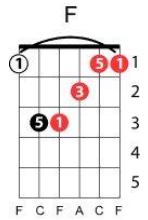

The Beatles - 'til there was you

Meredith Meadows

key: F

Intro: F Fb2 Gm C7

Verse 1

There were bells on a hill
F Faddb9

But I never heard them ringing
Gm Bbm

No I never heard them at all
F Am G#m Gm

C F Gm C

'til there was you

There were birds in the sky
F Faddb9

But I never saw them winging
Gm Bbm

No I never saw them at all
F Am G#m Gm

C F Gm C7

'til there was you

bridge

Then there was music and wonderful roses
Bb Bbm F
D Gm Gm+Gb(note) Gm+F(note) C7 C+
They tell me in sweet fragrant meadows of dawn and you

verse 2

There was love all around
F F+F#(note)

But I never heard it singing
Gm Bbm

No I never heard it at all
F Am G#m Gm

C F

'til there was you

solo

bridge

repeat verse 2

C7 F F°7 F Fmaj7
Tiiiiiii1l there was youuuuuuuuuuuuuuu